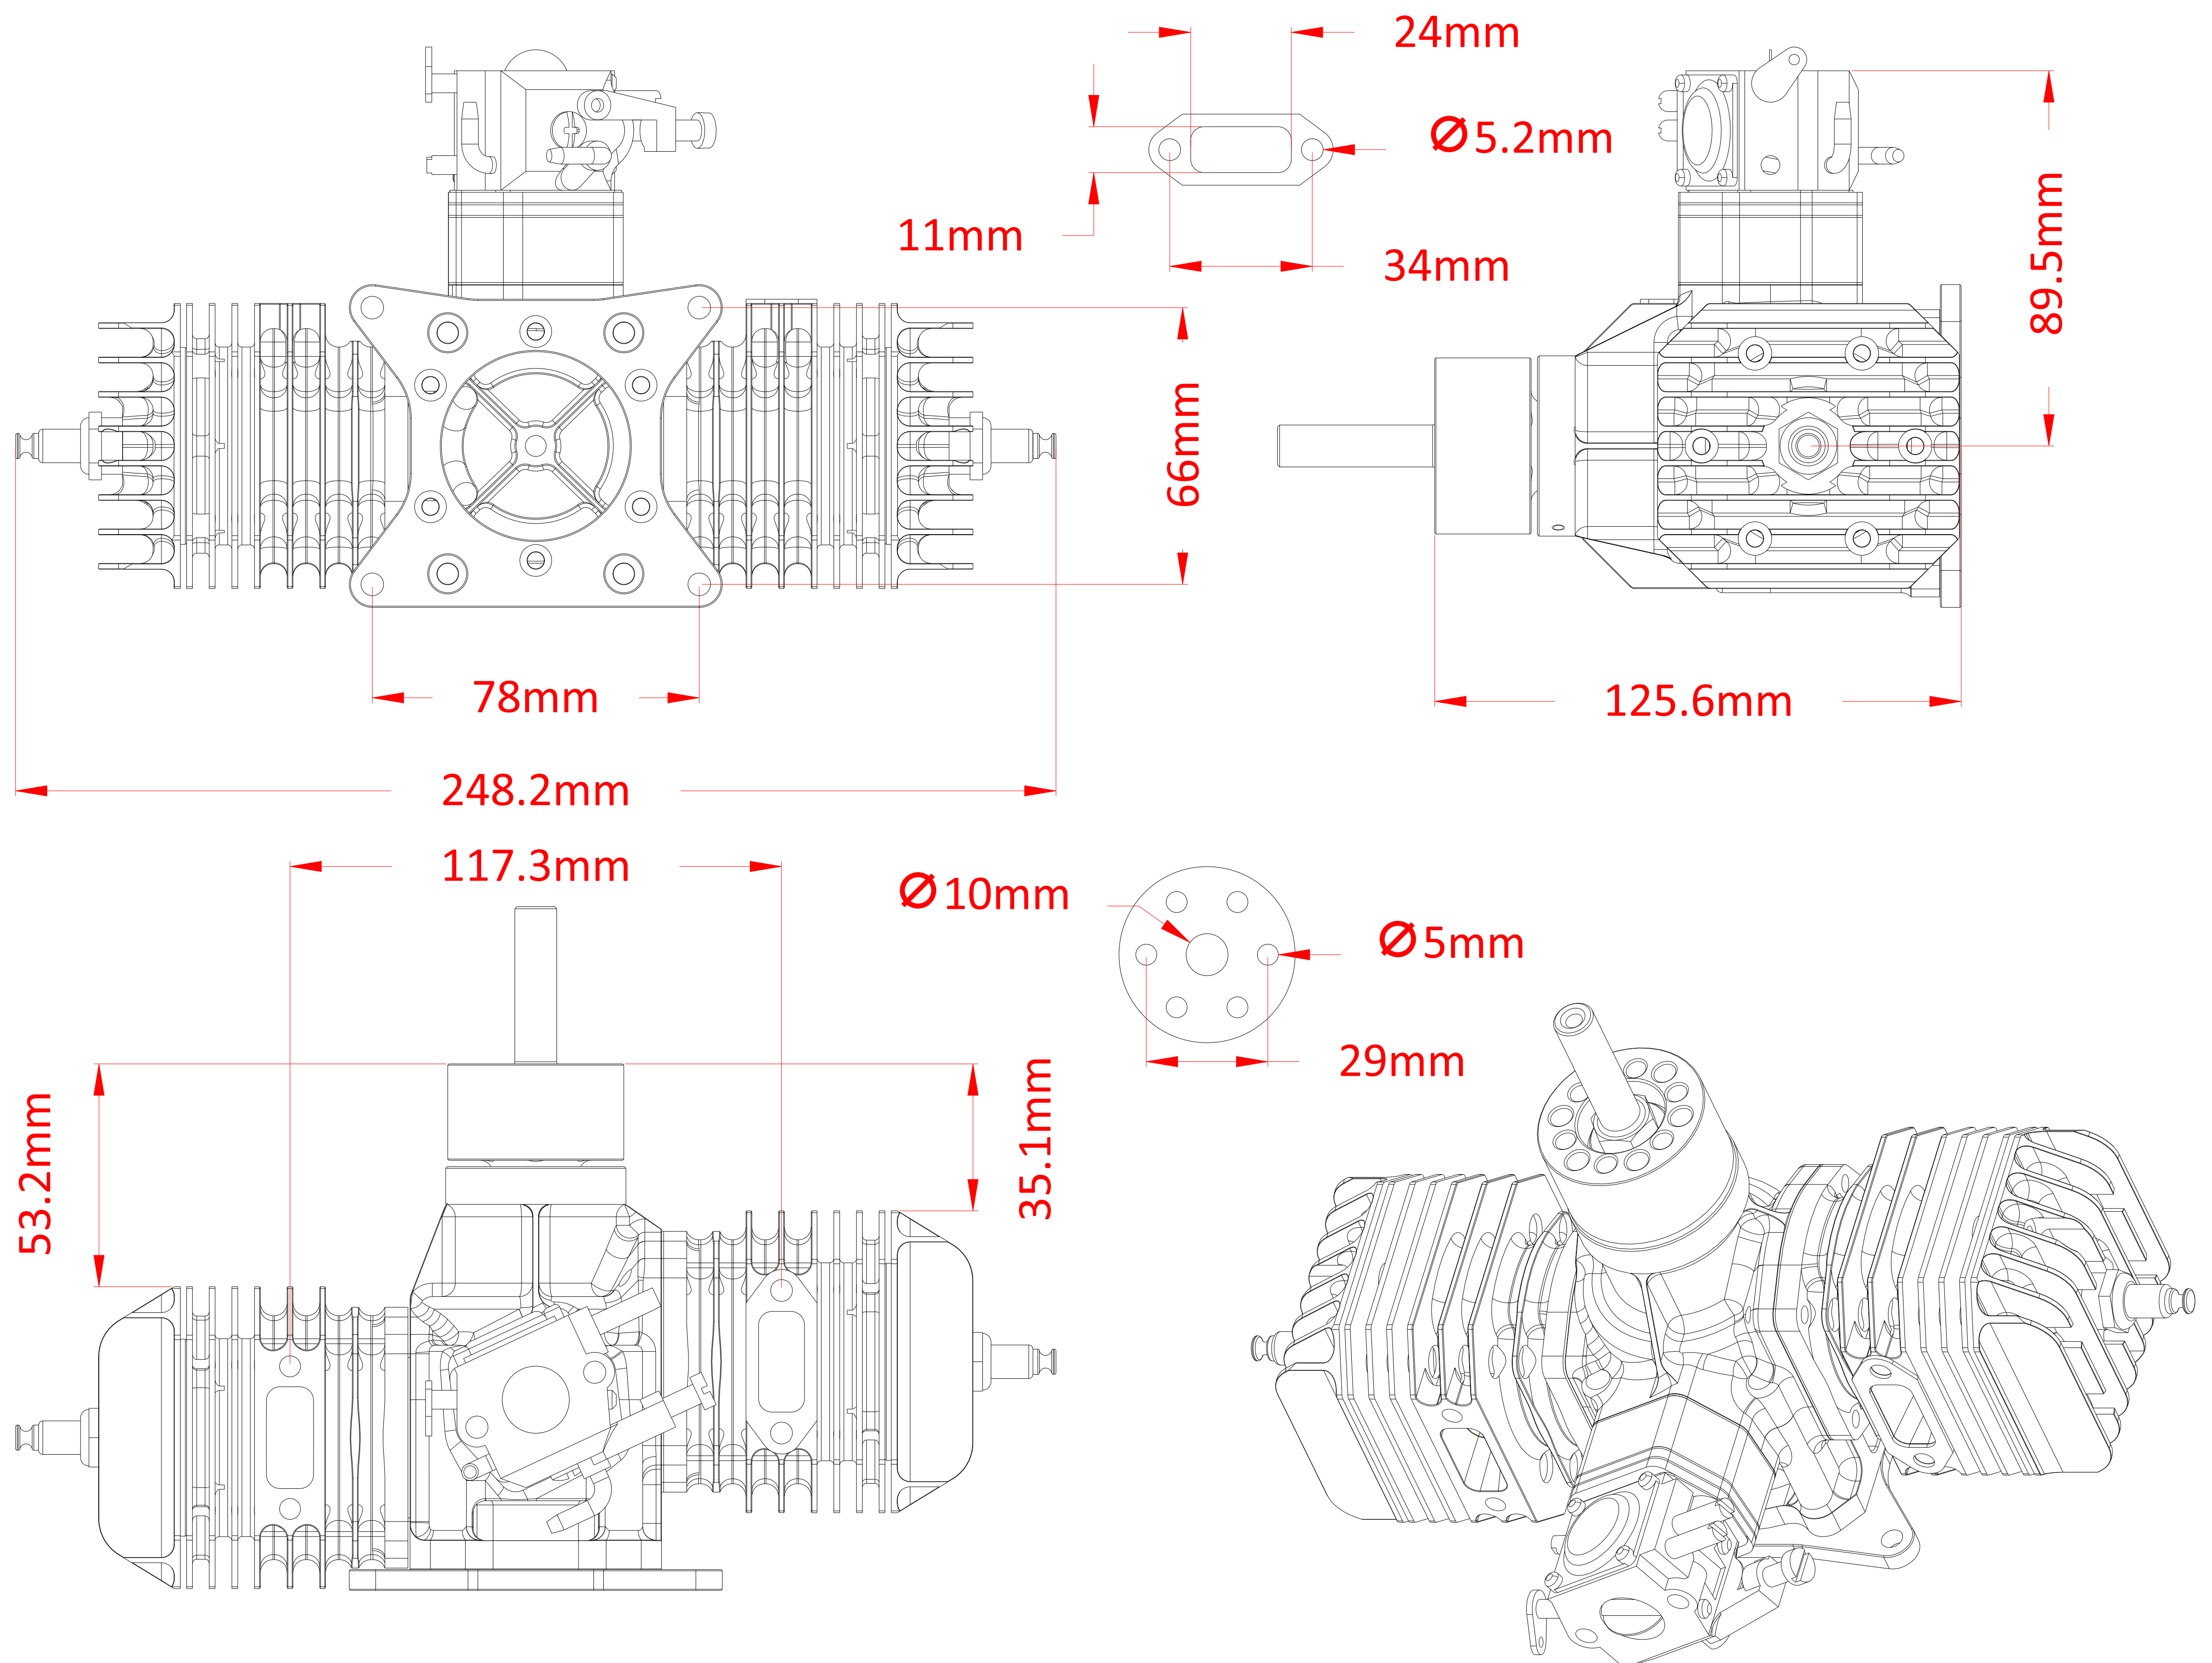

## Hornet 75 cc RC model engine

## Technical data

Displacement	75 c.c.	Gas/Oil mix ratio	40 ~ 45:1
Bore	40mm	Spark plug	NGK CM6
Stroke	30mm	2 blade propeller	Falcon 23x12; 24x9; 24x10; 24x11
RPM range	1500 ~ 8800 RPM	3 blade propeller	Falcon 22x12; 23x10; 23x12
Engine weight	1950g	Ignition voltage	6.0 ~ 12.6 VDC
Ignition weight	160g	Carburetor	Walbro MOD