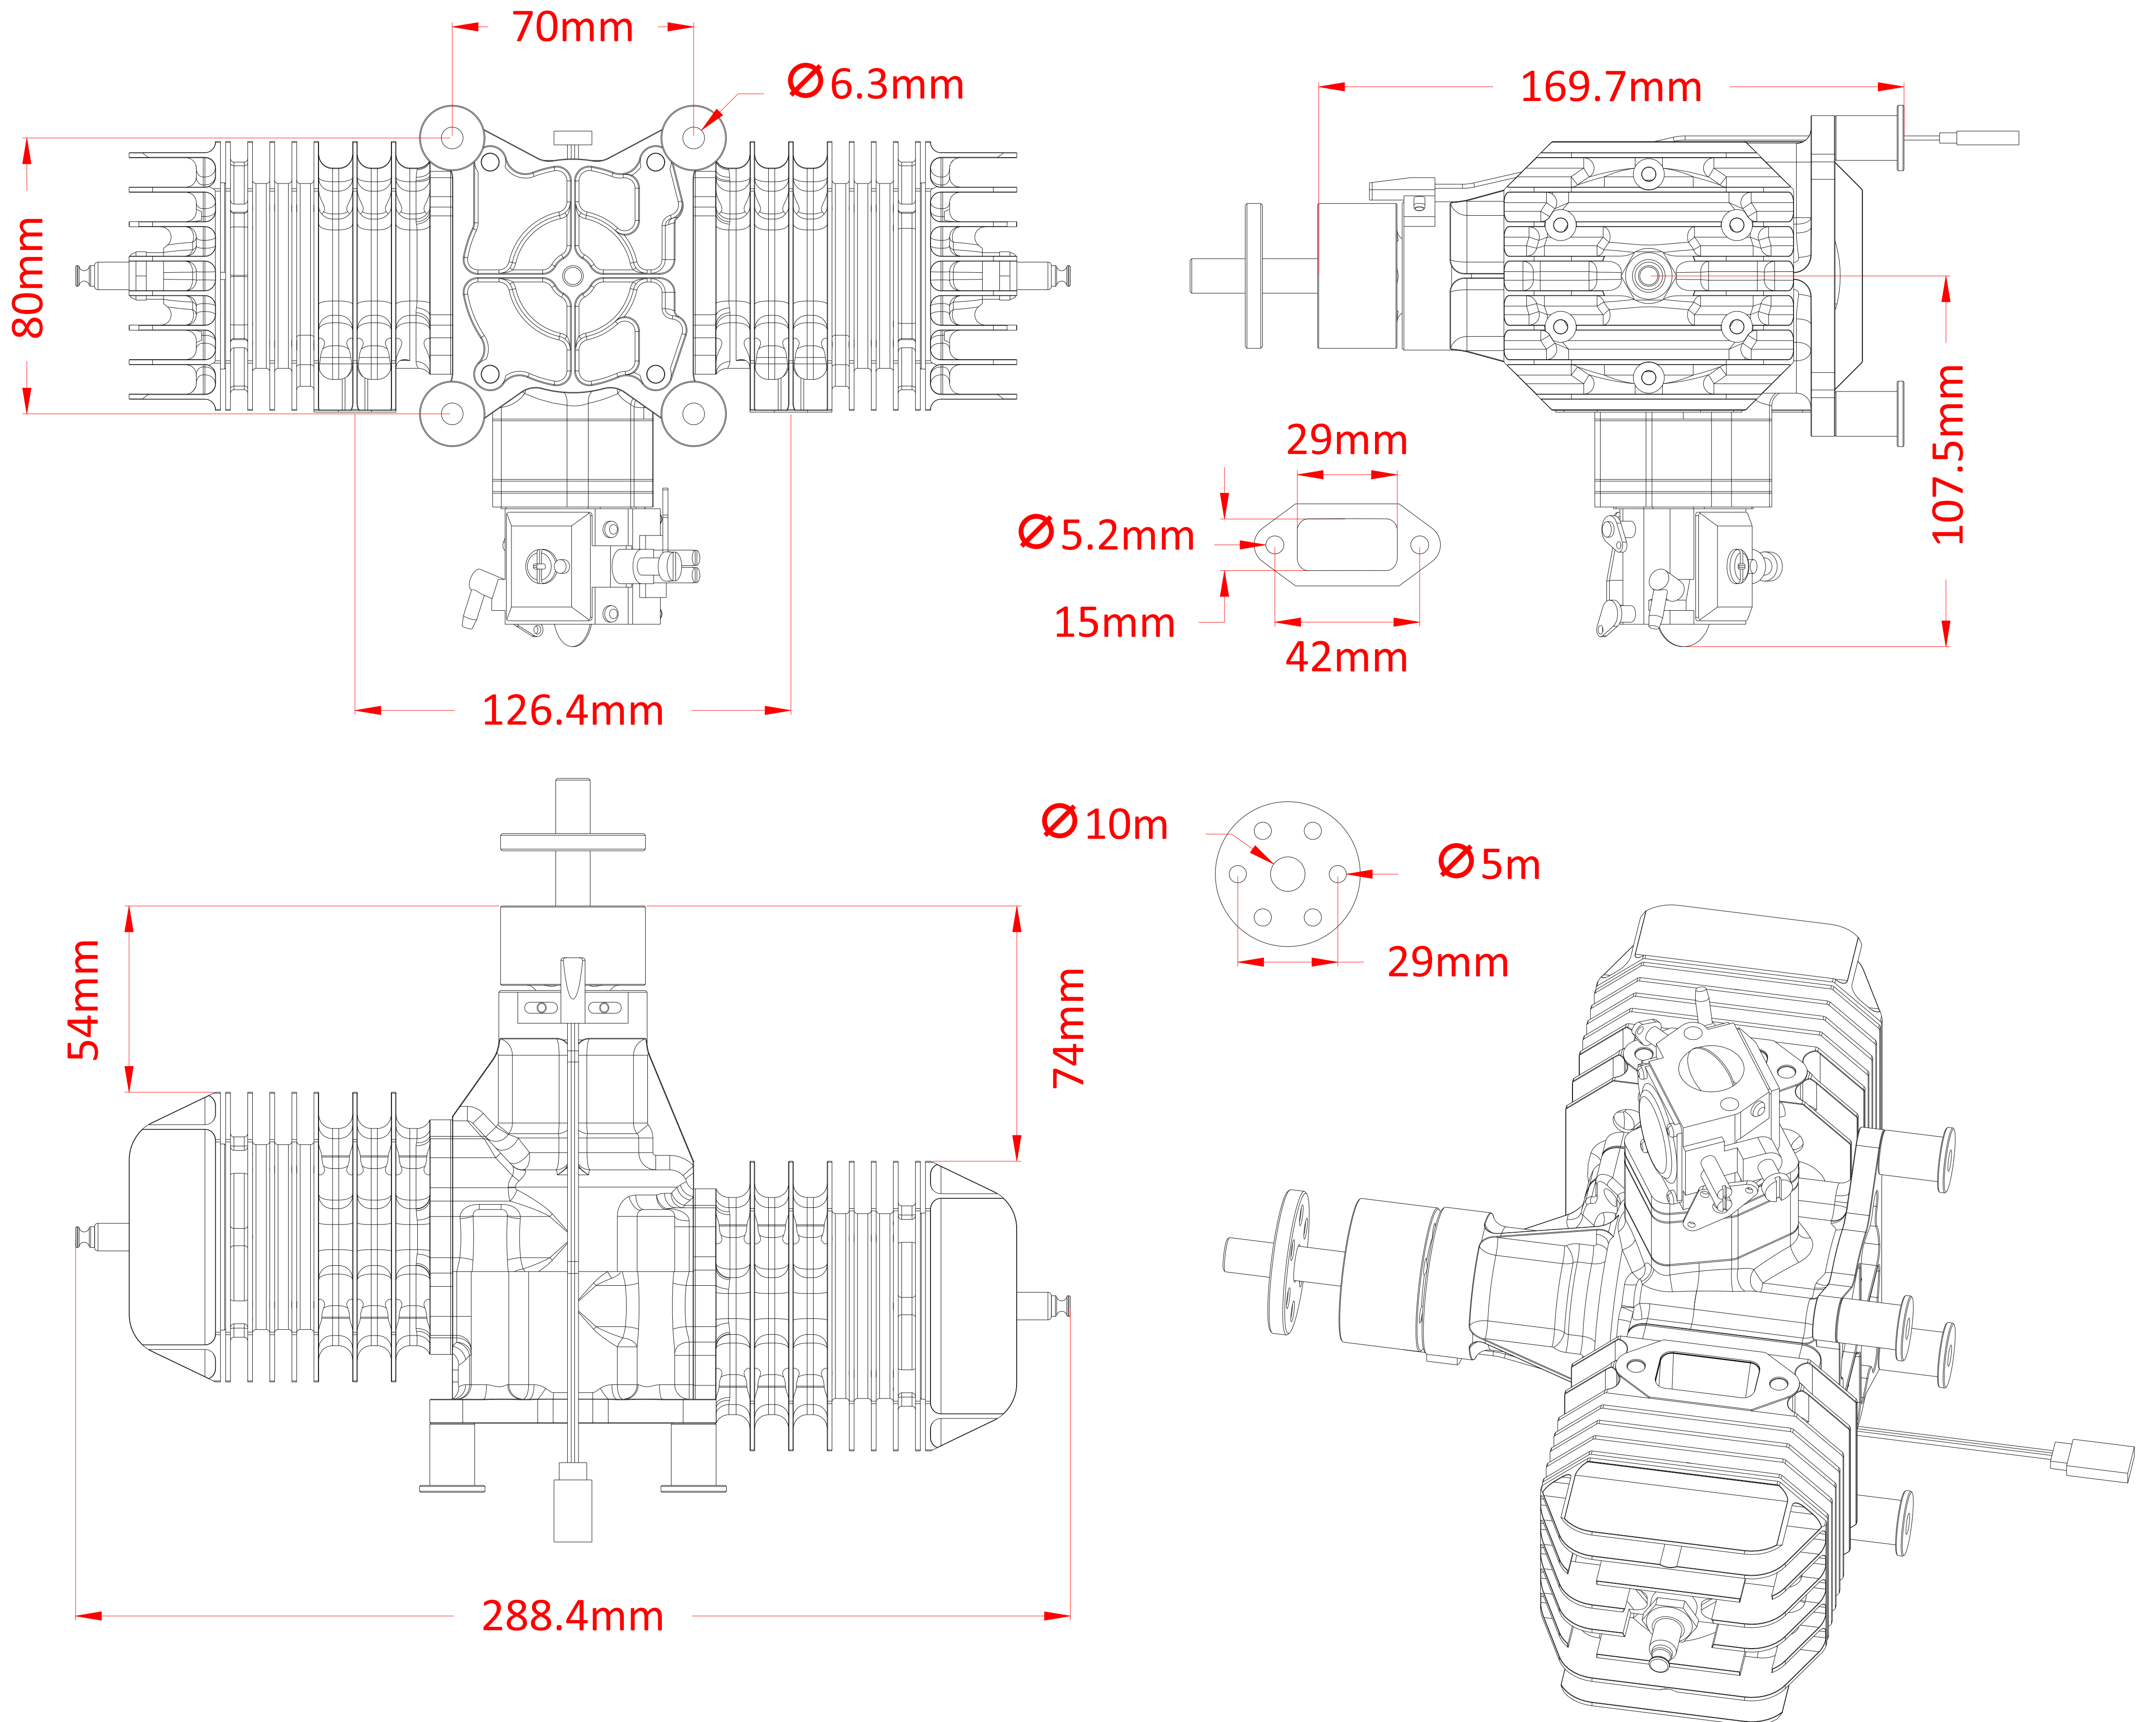

## Hornet 125 cc RC model engine

### Technical data

Displacement	125 c.c.	Gas/Oil mix ratio	40 ~ 45:1
Bore	46mm	Spark plug	NGK CM6
Stroke	38mm	2 blade propeller	Falcon 28x11; 28x12; 29x10; 29x11
RPM range	1400 ~ 8500 RPM	3 blade propeller	Falcon 26x12; 27x10; 27x12
Engine weight	2610g	Ignition voltage	6.0 ~ 12.6 VDC
Ignition weight	160g	Carburetor	Walbro MOD